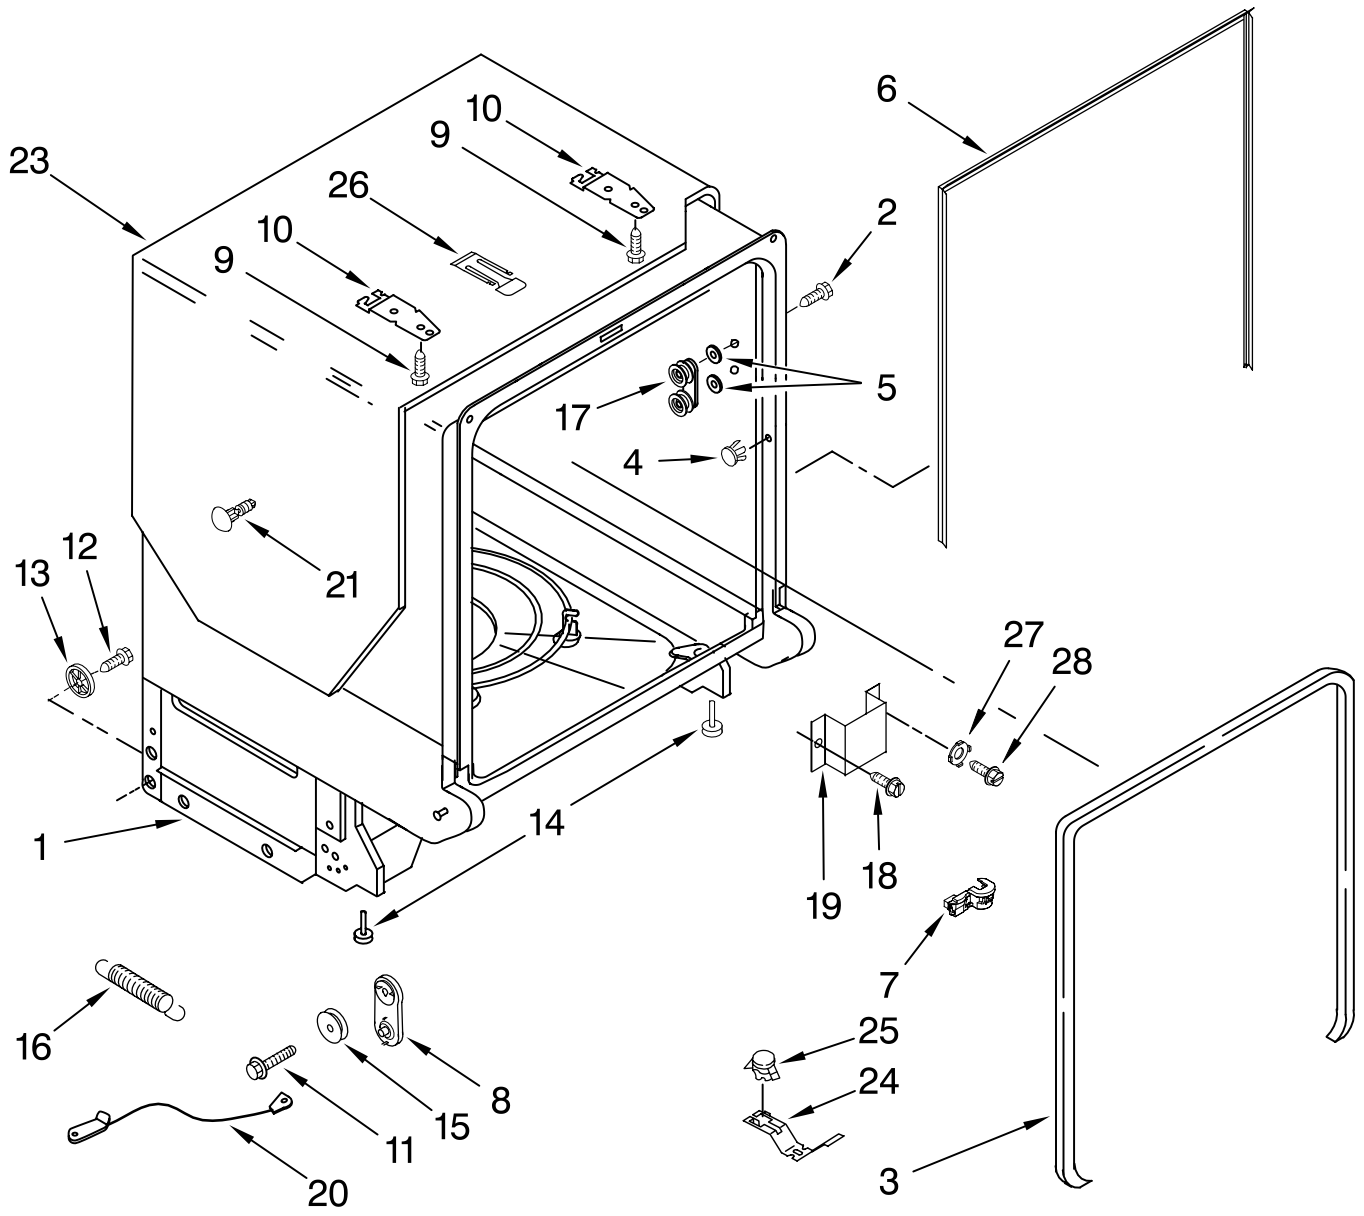

TUB AND FRAME PARTS

For Models: KUDC03ITBL2, KUDC03ITBS2
(Black) (Stainless)

FOR ORDERING INFORMATION REFER TO PARTS PRICE LIST

TUB AND FRAME PARTS

For Models: KUDC03ITBL2, KUDC03ITBS2
(Black) (Stainless)

Illus.	Part	
No.	No.	DESCRIPTION
1	W10084283	Tub Assembly
2	3400072	Screw
3	W10112096	Door Seal
4	W10082838	Plug Tub
5	9743002	Gasket, Bracket Mounting
6	8269110	Seal, Cabinet
7	8573061	Strain Relief
8	8270021	Mount, Door Balance
9	3367670	Screw
10	8269145	Bracket, Undercounter
11	3400074	Screw
12	3370389	Screw
13	8268977	Wheel Leg
14	8524584	Leveler, Leg
15	8524474	Wheel, door Balance
16	8270020	Spring, Door Balance
17	W10078083	Wheel & Mount Assembly (Also Order #5)
18	3400892	Screw
19	8268991	Cover, Terminal Box
20	8535568	Link, Door Balance
21	304666	Retainer, Push
23	8573241	Shield, Sound
24	9742648	Bracket, Thermostat
25	661566	Thermostat
26	8580309	Strike, Latch
27	3378128	Washer, Pronged Cup
28	3400014	Screw

FOR ORDERING INFORMATION REFER TO PARTS PRICE LIST